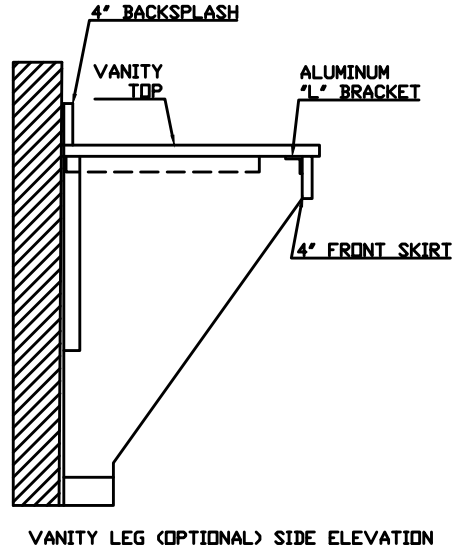

# VANITY (CORNER UNIT)

VANITY TOP, BACKSPLASHES, SKIRTS  
AND PLASTIC ANGLE BRACKETS

SERVICE ORIENTED SALES  
MANUFACTURERS REPRESENTATIVE

SERVICE ORIENTED SALES  
1336 N. MOORPARK ROAD #221  
THOUSAND OAKS, CA 91360  
805 375 6599, WWW.SOS.TO

**VANITY (BETWEEN WALLS)**

**VANITY TOP, BACKSPLASHES, SKIRTS  
AND PLASTIC ANGLE BRACKETS**

**FRONT ELEVATION**

**TOP VIEW**

**STANDARD STYLE SIDE ELEVATION**

**VANITY LEG (OPTIONAL) SIDE ELEVATION**

**SERVICE ORIENTED SALES**  
MANUFACTURERS REPRESENTATIVE