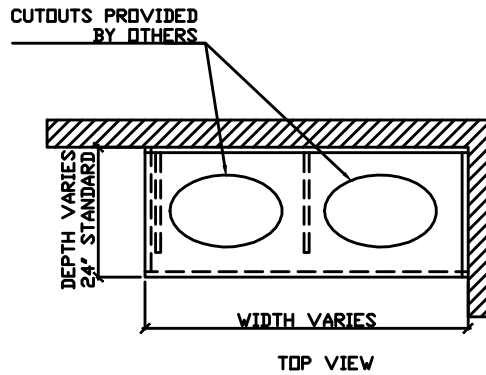

# VANITY (CORNER UNIT)

VANITY TOP, BACKSPLASHES, SKIRTS  
AND PLASTIC ANGLE BRACKETS

SERVICE ORIENTED SALES  
MANUFACTURERS REPRESENTATIVE

SERVICE ORIENTED SALES  
1336 N. MOORPARK ROAD #221  
THOUSAND OAKS, CA 91360  
805 375 6599, WWW.SOS.TO

**VANITY (BETWEEN WALLS)**

**VANITY TOP, BACKSPLASHES, SKIRTS  
AND PLASTIC ANGLE BRACKETS**

**FRONT ELEVATION**

**TOP VIEW**

**STANDARD STYLE SIDE ELEVATION**

**VANITY LEG (OPTIONAL) SIDE ELEVATION**

**SERVICE ORIENTED SALES**  
MANUFACTURERS REPRESENTATIVE