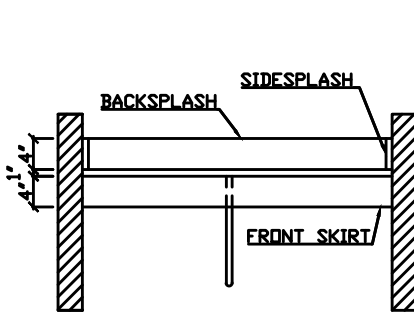

# VANITY (CORNER UNIT)

VANITY TOP, BACKSPLASHES, SKIRTS  
AND PLASTIC ANGLE BRACKETS

SERVICE ORIENTED SALES  
MANUFACTURERS REPRESENTATIVE

SERVICE ORIENTED SALES  
1336 N. MOORPARK ROAD #221  
THOUSAND OAKS, CA 91360  
805 375 6599, WWW.SOS.TO

**VANITY (BETWEEN WALLS)**

**VANITY TOP, BACKSPLASHES, SKIRTS  
AND PLASTIC ANGLE BRACKETS**

**FRONT ELEVATION**

**TOP VIEW**

**STANDARD STYLE SIDE ELEVATION**

**VANITY LEG (OPTIONAL) SIDE ELEVATION**

**SERVICE ORIENTED SALES**  
MANUFACTURERS REPRESENTATIVE