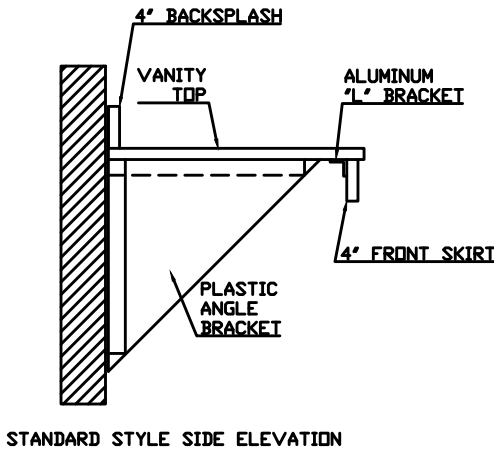

# VANITY (CORNER UNIT)

VANITY TOP, BACKSPLASHES, SKIRTS  
AND PLASTIC ANGLE BRACKETS

SERVICE ORIENTED SALES  
MANUFACTURERS REPRESENTATIVE

SERVICE ORIENTED SALES  
1336 N. MOORPARK ROAD #221  
THOUSAND OAKS, CA 91360  
805 375 6599, WWW.SOS.TO

**VANITY (BETWEEN WALLS)**

**VANITY TOP, BACKSPLASHES, SKIRTS  
AND PLASTIC ANGLE BRACKETS**

**FRONT ELEVATION**

**TOP VIEW**

**STANDARD STYLE SIDE ELEVATION**

**VANITY LEG (OPTIONAL) SIDE ELEVATION**

**SERVICE ORIENTED SALES**  
MANUFACTURERS REPRESENTATIVE