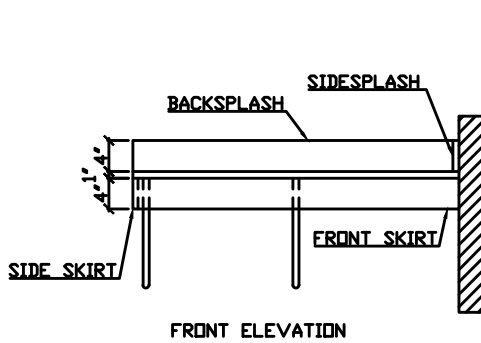

# VANITY (CORNER UNIT)

VANITY TOP, BACKSPLASHES, SKIRTS  
AND PLASTIC ANGLE BRACKETS

SERVICE ORIENTED SALES  
MANUFACTURERS REPRESENTATIVE

SERVICE ORIENTED SALES  
1336 N. MOORPARK ROAD #221  
THOUSAND OAKS, CA 91360  
805 375 6599, WWW.SOS.TO

**VANITY (BETWEEN WALLS)**

**VANITY TOP, BACKSPLASHES, SKIRTS  
AND PLASTIC ANGLE BRACKETS**

**FRONT ELEVATION**

**TOP VIEW**

**STANDARD STYLE SIDE ELEVATION**

**VANITY LEG (OPTIONAL) SIDE ELEVATION**

**SERVICE ORIENTED SALES**  
MANUFACTURERS REPRESENTATIVE