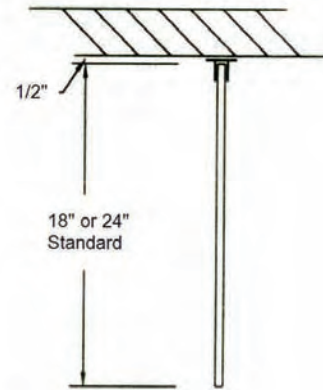

## Urinal Screens

Urinal Screens That Are Larger Than 24" in Width should be reinforced with a 5" x 56" Pilaster for Added Rigidity.

Meeting Your Specifications...  
Exceeding Your Expectations

### Wall Mounted Urinal Screen

### Floor Layout