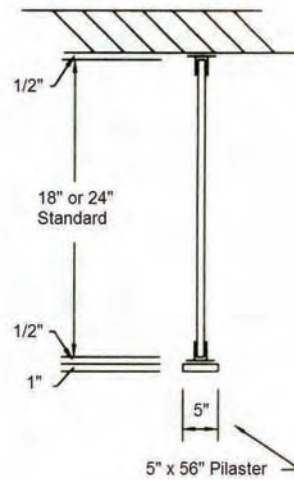

Floor Layout

P.O. Box 154, Dunmore, PA 18512
Phone (570) 344-5019
Fax (570) 344-5077
Toll Free (888) 344-5698
www.LegacyPoly.com