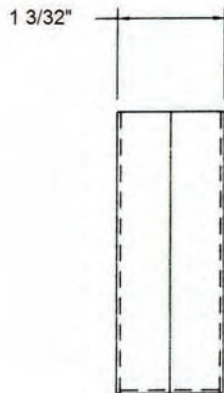

Meeting Your Specifications...
Exceeding Your Expectations

Stainless Steel Pilaster Shoe

(Optional - No Extra Charge)

Material: 20 ga. Stainless Steel

Finish: Polished

P.O. Box 154, Dunmore, PA 18512

Phone (570) 344-5019