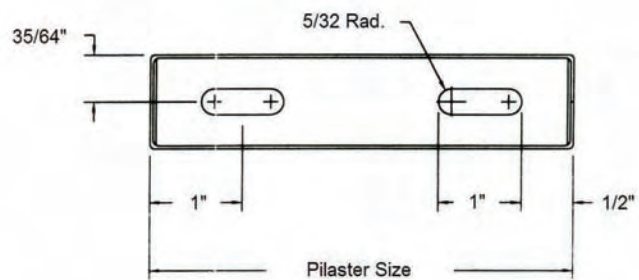

Meeting Your Specifications...
Exceeding Your Expectations

Stainless Steel Pilaster Shoe

(Optional - No Extra Charge)

Material: 20 ga. Stainless Steel

Finish: Polished

P.O. Box 154, Dunmore, PA 18512

Phone (570) 344-5019