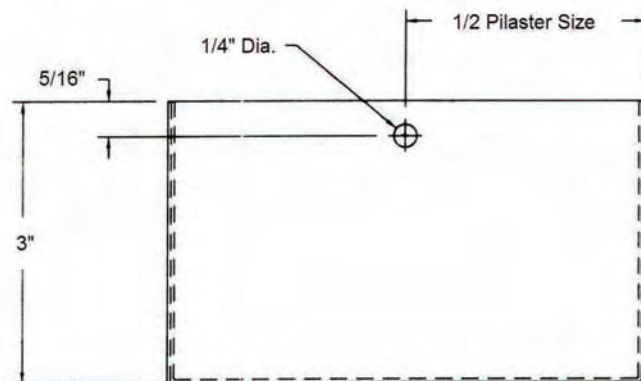

Meeting Your Specifications...
Exceeding Your Expectations

Stainless Steel Pilaster Shoe

(Optional - No Extra Charge)

Material: 20 ga. Stainless Steel

Finish: Polished

P.O. Box 154, Dunmore, PA 18512

Phone (570) 344-5019