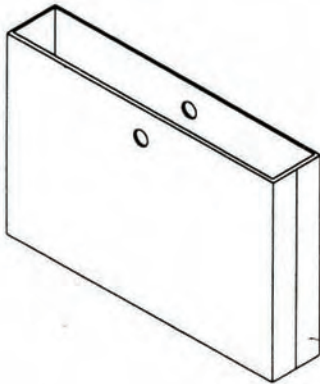

Meeting Your Specifications...
Exceeding Your Expectations

Stainless Steel Pilaster Shoe

(Optional - No Extra Charge)

Material: 20 ga. Stainless Steel

Finish: Polished

P.O. Box 154, Dunmore, PA 18512

Phone (570) 344-5019