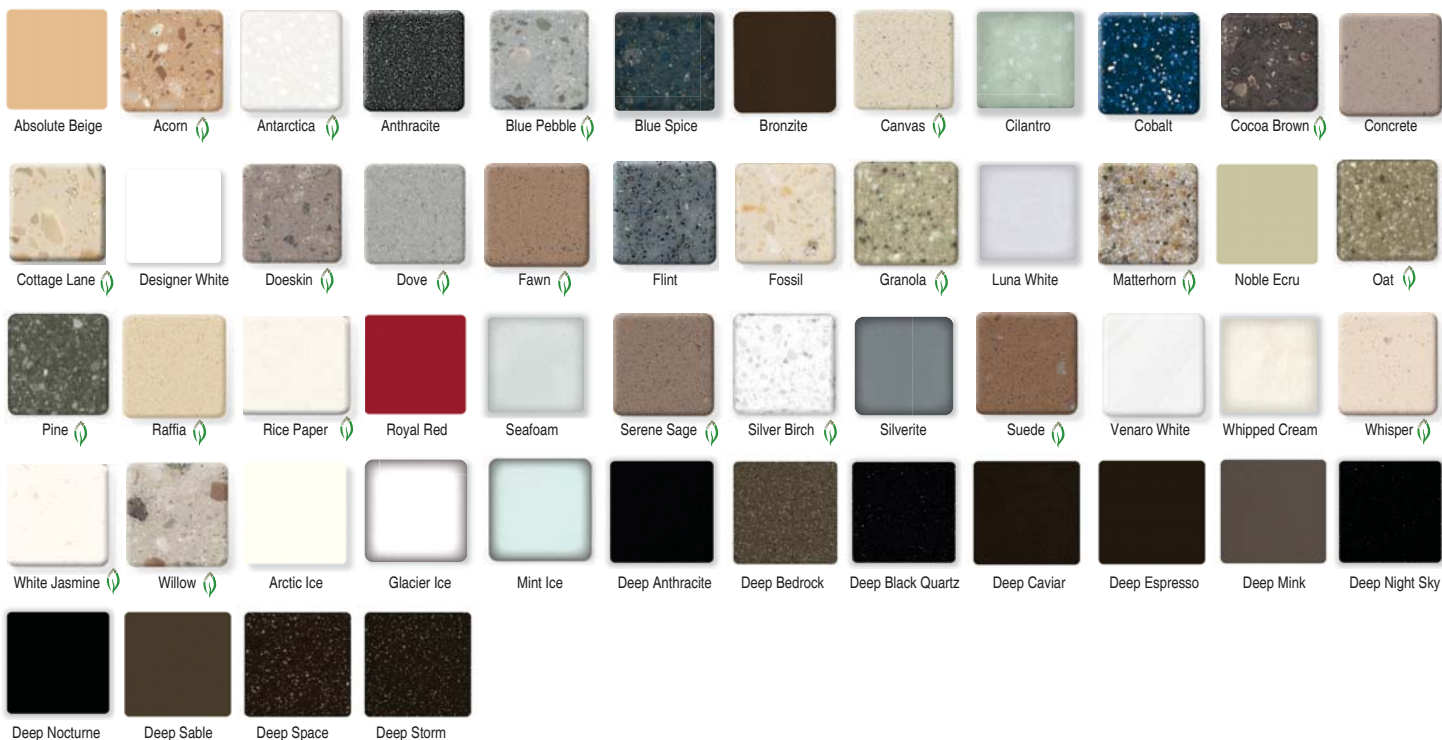

**Group A**

**Group B**

**Group C**

**Group D**

Witch Hazel

The Corian® Terra Collection consists of colors made with pre-consumer recycled content.