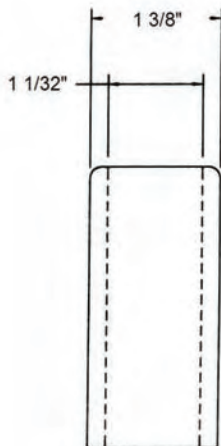

Meeting Your Specifications...
Exceeding Your Expectations

Plastic Pilaster Shoe (Bottomless)

Material: Polyethylene

Finish: Matched Color to Partition

Available Colors: Gypsum, Almond Glaze, Desert Beige, Dusty Glaze, Mojave, Sharkfin Grey, Snow Glaze, White, Olive, Summer Blue, Volcanic Grey, Merlot, Night Sky, Estate Green, Admiral Blue and Black.