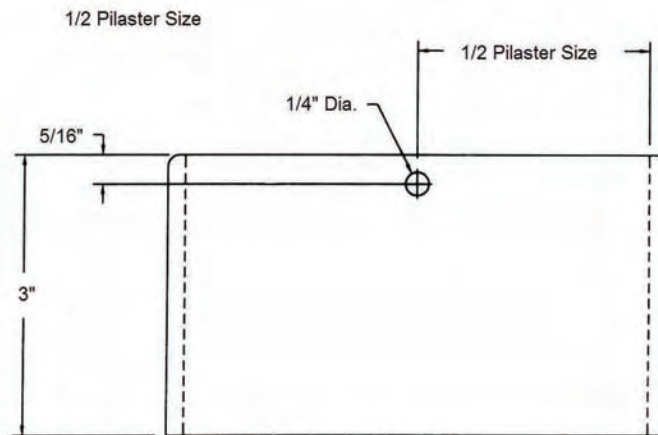

Meeting Your Specifications...
Exceeding Your Expectations

Plastic Pilaster Shoe (Bottomless)

Material: Polyethylene

Finish: Matched Color to Partition

Available Colors: Gypsum, Almond Glaze, Desert Beige, Dusty Glaze, Mojave, Sharkfin Grey, Snow Glaze, White, Olive, Summer Blue, Volcanic Grey, Merlot, Night Sky, Estate Green, Admiral Blue and Black.