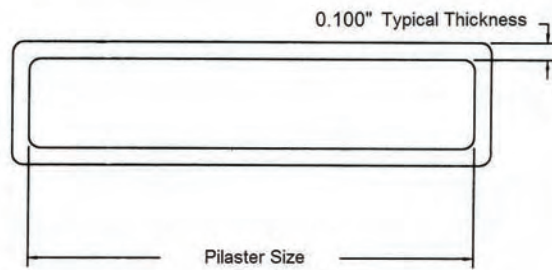

Meeting Your Specifications...
Exceeding Your Expectations

Plastic Pilaster Shoe (Bottomless)

Material: Polyethylene

Finish: Matched Color to Partition

Available Colors: Gypsum, Almond Glaze, Desert Beige, Dusty Glaze, Mojave, Sharkfin Grey, Snow Glaze, White, Olive, Summer Blue, Volcanic Grey, Merlot, Night Sky, Estate Green, Admiral Blue and Black.