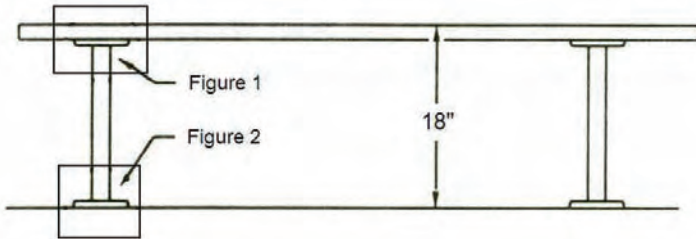

Locker Room Bench

Meeting Your Specifications...
Exceeding Your Expectations

Top View

Front View

Pedestal Material is
Powder Coated Steel

Locker Benches are
available in sizes up
to 96" in Length.

Pedestal Top View