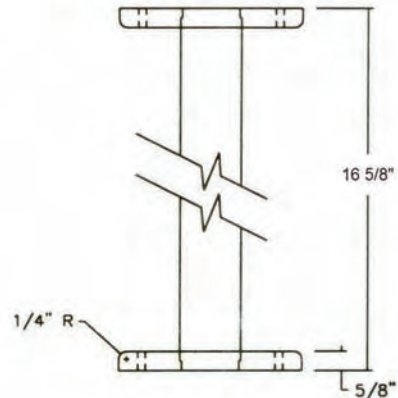

Pedestal Front View