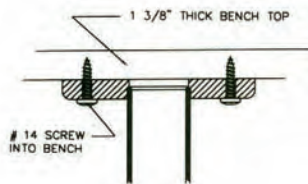

Locker Room Bench

Meeting Your Specifications...
Exceeding Your Expectations

Top View

Front View

Pedestal Material is
Powder Coated Steel

Locker Benches are
available in sizes up
to 96" in Length.

Pedestal Top View