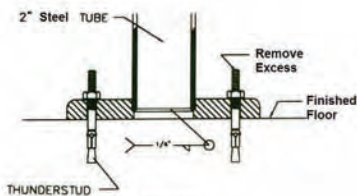

Locker Room Bench

Meeting Your Specifications...
Exceeding Your Expectations

Pedestal Material is
Powder Coated Steel

Locker Benches are
available in sizes up
to 96" in Length.

Figure 2

P.O. Box 154, Dunmore, PA 18512
Phone (570) 344-5019
Fax (570) 344-5077
Toll Free (888) 344-5698
www.LegacyPoly.com