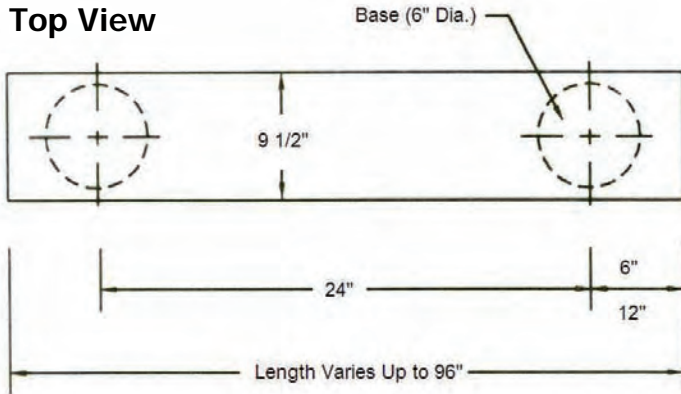

Locker Room Bench

Meeting Your Specifications...
Exceeding Your Expectations

Top View

Front View

Pedestal Material is
Powder Coated Steel

Locker Benches are
available in sizes up
to 96" in Length.

Pedestal Top View