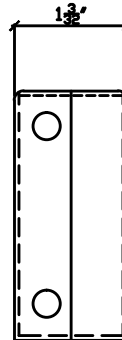

FLOOR TO CEILING  
STAINLESS STEEL PILASTER SHOE  
(BOTTOMLESS)  
MATERIAL: 20 GA. STAINLESS STEEL  
FINISH: POLISHED

**SERVICE ORIENTED SALES**  
MANUFACTURERS REPRESENTATIVE

SERVICE ORIENTED SALES  
1336 N. MOORPARK ROAD #221  
THOUSAND OAKS, CA 91360  
805 375 6599, WWW.SOS.TO